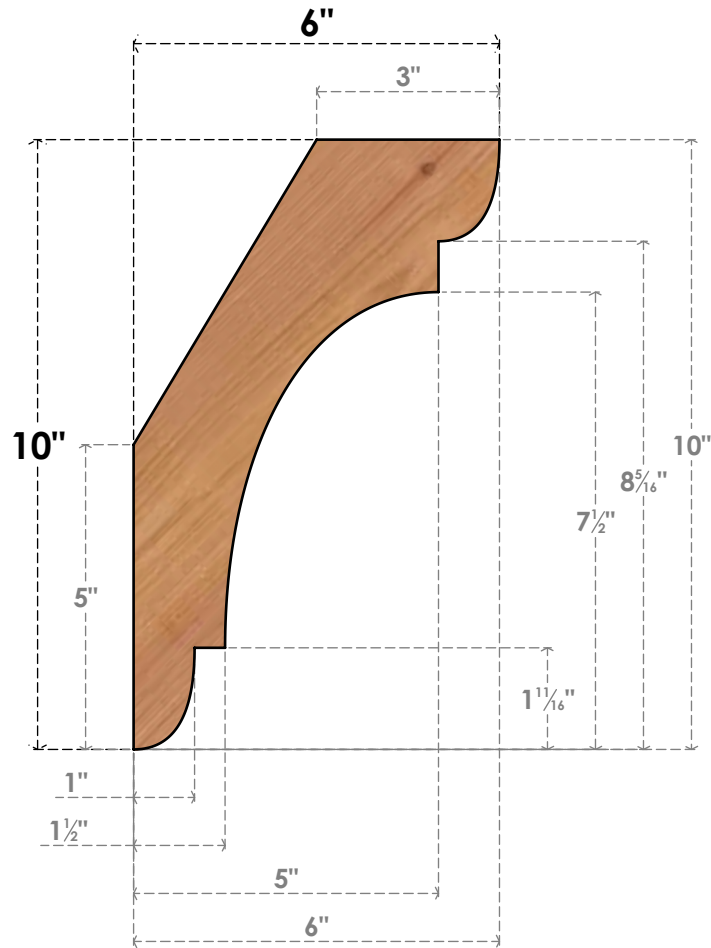

# BRC06X06X10OLY00SWR

5 1/2"W X 6"D X 10"H OLYMPIC SMOOTH BRACE, WESTERN RED CEDAR

**SIDE**

**FRONT**

EKENA MILLWORK  
 2300 WEST MAIN ST.  
 CLARKSVILLE, TX 75426  
 TOLL FREE: 866-607-0453  
 WWW.EKENAMILLWORK.COM

**NOTES**

1. INSTALLATION TO BE COMPLETED IN ACCORDANCE WITH MANUFACTURER'S SPECIFICATIONS.
2. DRAWING MAY NOT BE TO SCALE
3. THIS DRAWING IS INTENDED FOR DESIGN AND PLANNING PURPOSES ONLY.
4. ALL INFORMATION CONTAINED HEREIN WAS CURRENT AT THE TIME OF DEVELOPMENT BUT MUST BE REVIEWED AND APPROVED BY THE PRODUCT MANUFACTURER TO BE CONSIDERED ACCURATE.
5. PRODUCTS ARE NOT KILN DRIED. THIS ITEM IS UNIQUE AND WILL CONTAIN THE NATURAL VARIATIONS THAT THE WOOD SPECIES OFFERS. THIS MAY RESULT IN VARIATIONS UP TO 1/4"